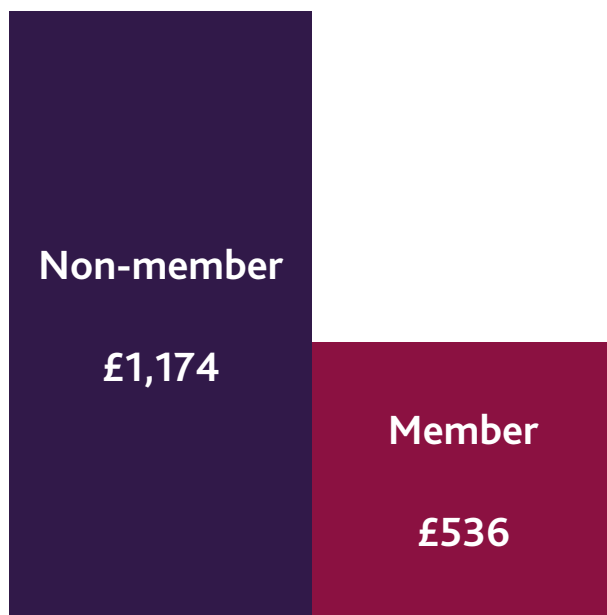

Influence and Innovation

- Your membership supports our work to influence policy makers to make housing policy fairer and act as thought leaders for the sector and beyond
- Tai Pawb members are at the forefront of our work by helping us develop our services to meet the sector's needs and giving you the opportunity to pioneer our innovative ideas and solutions, putting ideas into practice.

Fee

Category of Membership	Annual Fee
Affiliate	£200

Example Savings - £638

- £134 saving - One member of staff attending each Tai Pawb event this year
- £240 value - One member of staff attending each WHEN meeting
- £264 value - Use of helpline twice